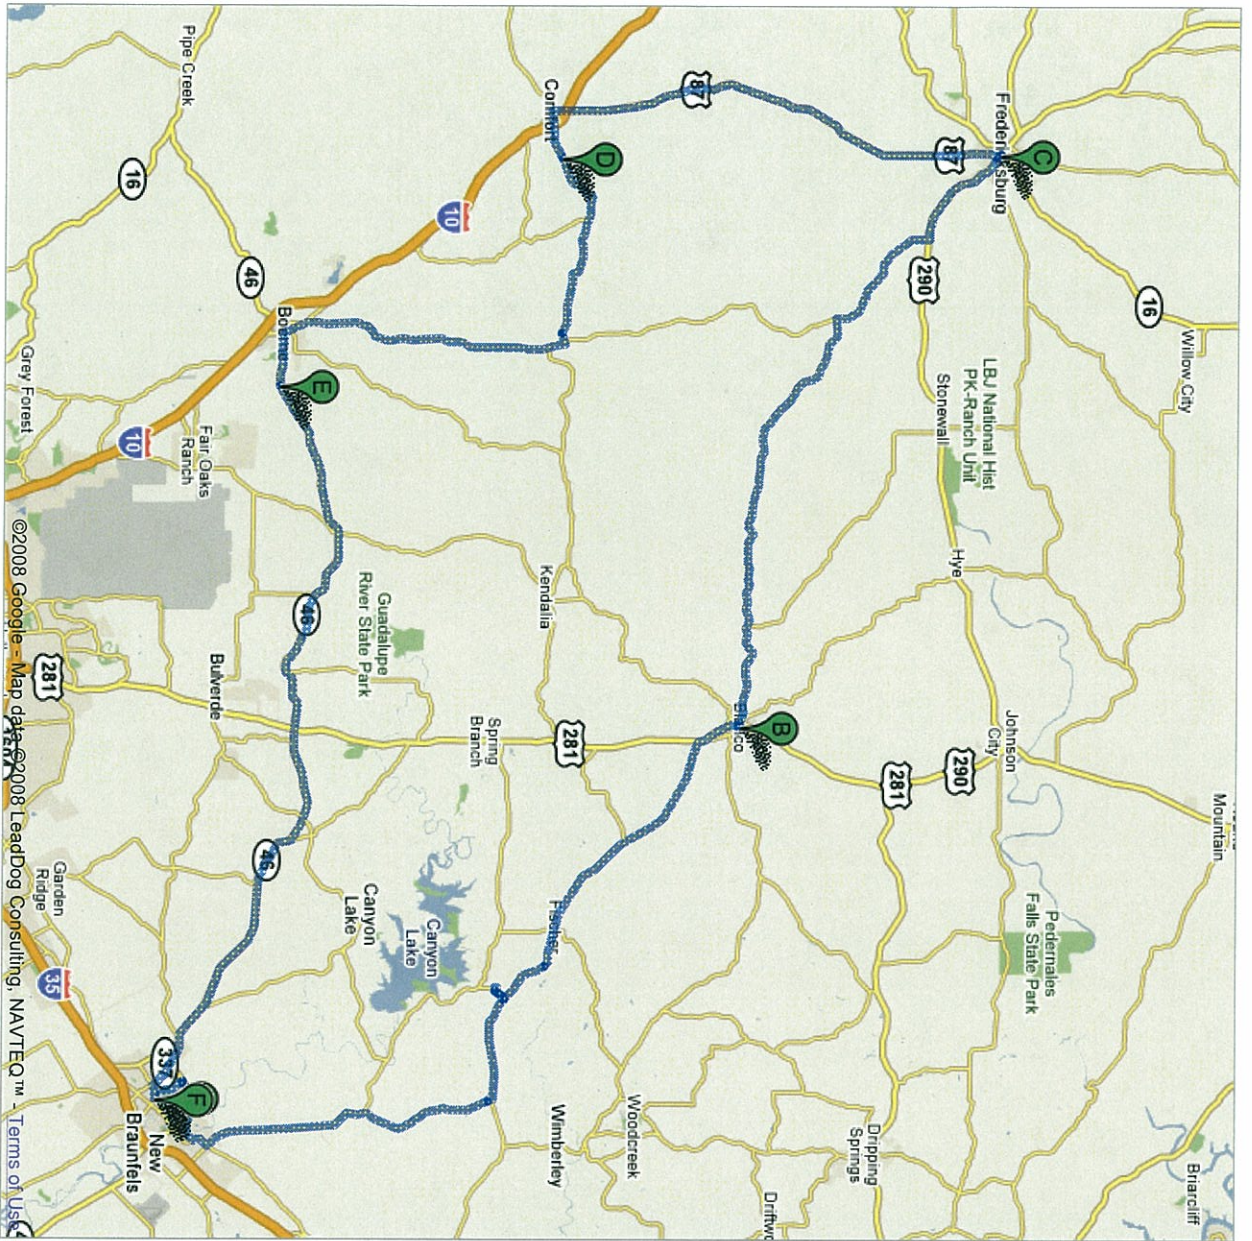

Ride To:

FREDERICKSBURG TEXAS!

RIDE DESCRIPTION

- This ride leaves New Braunfels at 9:00 am.
- Stop in Fredericksburg for lunch at the Buffalo Nickel.
- Ride Duration: 3 hours and 47 minutes, 166 miles.

**Plan a little extra time for lunch!
We will take a 1½ hour break for lunch.**

Ride Safe, Have Fun!

©2008 Google - Map data ©2008 LeadDog Consulting, NAVTEQ™ - Terms of Use